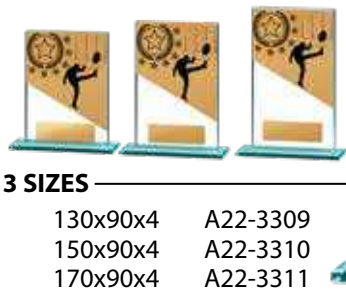

METALLIC MEDAL CASES

Available in 2 sizes

| | | | | | | | |
|-----------------------|------------------|-------------------|-------------------|-------------------|-------------------|-------------------|-------------------|
| Ideal for 50mm medals | 1404-1ER 70x70mm | 1404-1SVP 70x70mm | 1404-1GVP 70x70mm | 1404-1EBU 70x70mm | 1404-1EPU 70x70mm | 1404-1EPK 70x70mm | 1404-1EGN 70x70mm |
| Ideal for 70mm medals | 1404-2ER 92x92mm | 1404-2SVP 92x92mm | 1404-2GVP 92x92mm | 1404-2EBU 92x92mm | 1404-2EPU 92x92mm | 1404-2EPK 92x92mm | 1404-2EGN 92x92mm |

BUDGET MEDAL CASES

Takes 50mm and 70mm medals

1405BK

MEDALS

2D THEME

2D THEME

BUDGET GLASS
Gift boxed

NEW