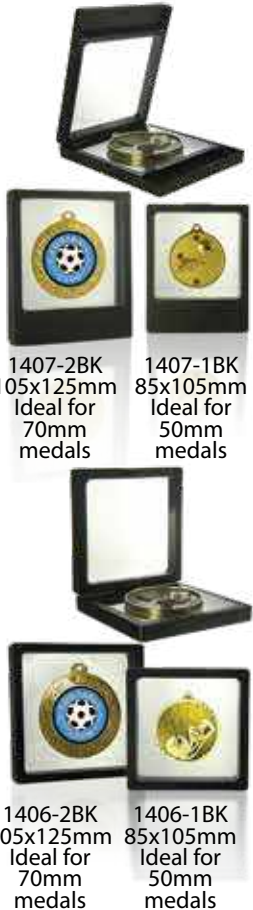

MAGIC MEDAL CASES

Transparent membrane secures medal in place suspending it within the frame of the box.

1407-2BK 105x125mm Ideal for 70mm medals
1407-1BK 85x105mm Ideal for 50mm medals

1406-2BK 105x125mm Ideal for 70mm medals
1406-1BK 85x105mm Ideal for 50mm medals