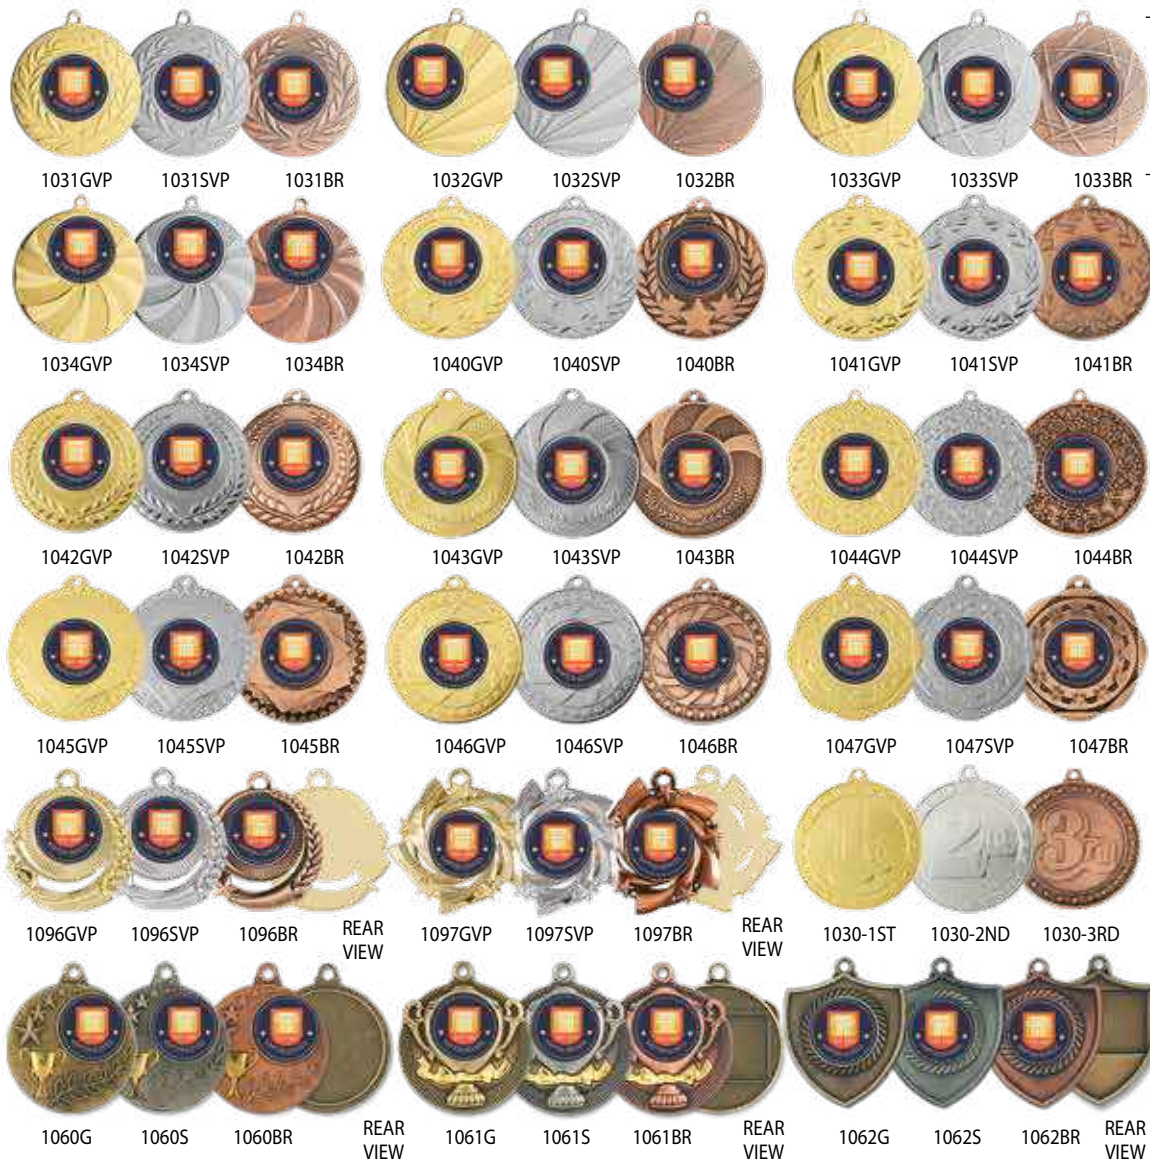

50MM BUDGET MEDALS, MEDAL CASES AND RIBBONS