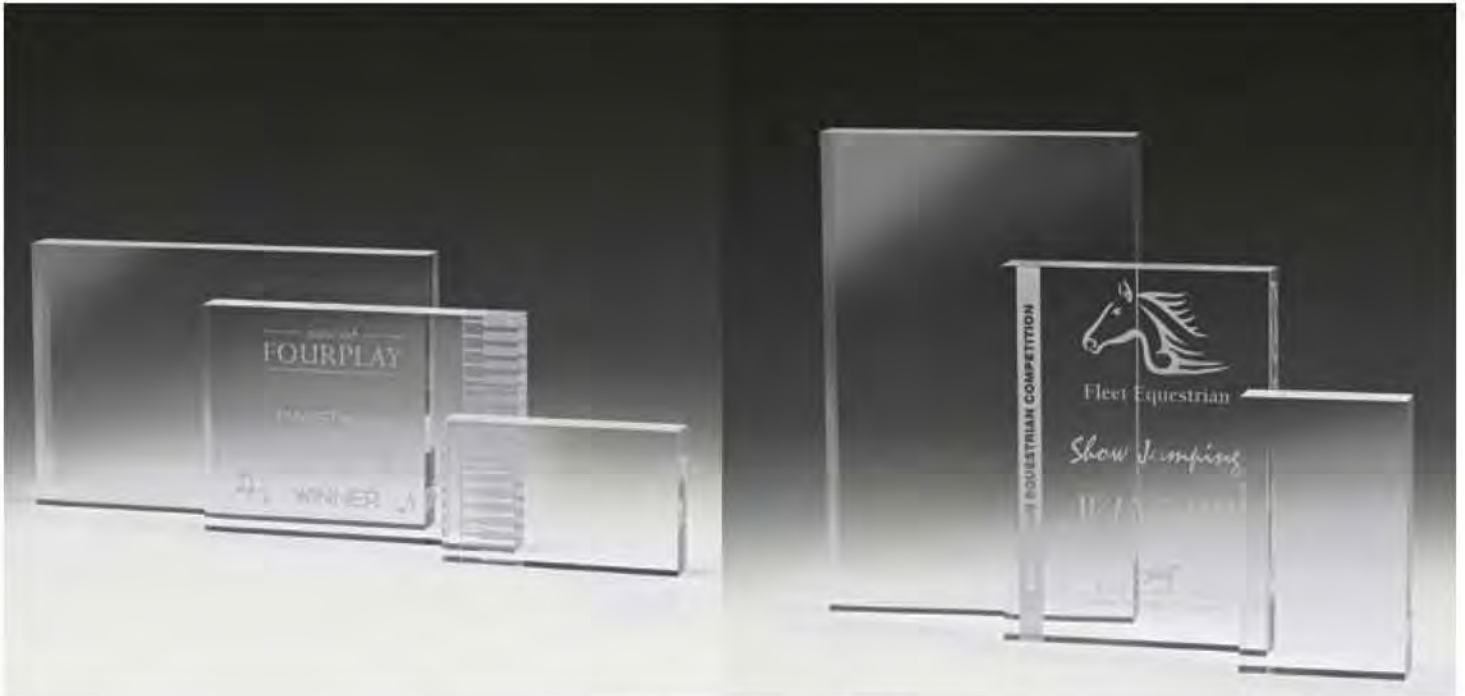

UNIVERSAL BLOCK ACRYLIC

20mm Thick in Gift Box
Display either Landscape or Portrait

ACK15 - 125 x 75mm

ACK17 - 175 x 125mm

ACK19 - 230 x 150mm