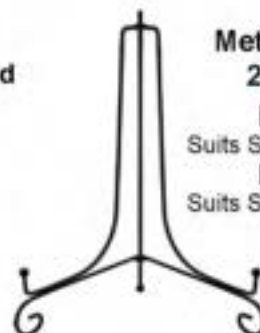

Classic Timber Shields
5 sizes

Triumph Rosewood Shields
5 sizes

Shields supplied with wood backstand

Caledonia Shields
Timber Veneer

- X3887 - 340mm
  SW13 - Shield Only
- X3888 - 400mm
  SW16 - Shield Only
- X3889 - 460mm
  SW18 - Shield Only

Extra large size

Premium Shields
Piano Finish Rosewood

- X3890 - 280mm
  SR11 - Shield Only
- X3891 - 340mm
  SR13 - Shield Only
- X3892 - 400mm
  SR16 - Shield Only

Triumph Shield Award
3 sizes

- SH02A - 255mm
- SH02B - 305mm
- SH02C - 360mm

Engraved Shield Award
Brushed Gold

- SH03 - 210mm
  LS8 - Shield Only

*Includes stand

Metal Easel
2 sizes

- EK18
  Suits Shield 340mm
- EK19
  Suits Shield 400mm